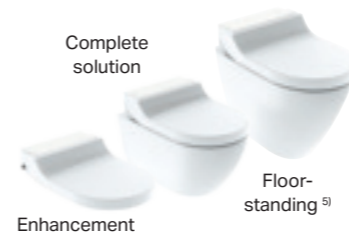

MODEL OVERVIEW

Wall-hung

Square

Complete solution

Enhancement solution

Floor-standing⁵⁾

Complete solution

Enhancement solution

Complete solution

	AQUACLEAN MERA		AQUACLEAN SELA
	COMFORT	CLASSIC	
Price category	①①①①①	①①①①	①①①
WhirlSpray shower technology	×	×	×
Rimless ceramic appliance with TurboFlush	×	×	×
Rimfree WC ceramic appliance			
Remote control	×	×	×
Remote control app	×	×	×
Programmable user profiles	3 profiles	3 profiles	3 profiles
Orientation light	×		×
Number of adjustable pressure levels	5 levels	5 levels	5 levels
Individually adjustable spray arm position	×	×	×
Adjustable shower water temperature	×	×	×
Oscillating spray	×	×	×
Lady shower	×	×	×
WC seat ring heating	×		
Warm air dryer	×	×	
Odour extraction unit	×	×	
Touchless WC lid automatic function	×		
Soft-closing mechanism	×	×	×
Quick release	×	×	×
User recognition	×	×	×
Descaling function	×	×	×
Economy mode	×	×	×
Article number	Gloss chrome: 146.210.21.1 White alpine: 146.210.11.1	Gloss chrome: 146.200.21.1 White alpine: 146.200.11.1	Sela Gloss chrome: 146.220.21.1 White alpine: 146.220.11.1 White satin: 146.220.JT.1 Sela Square <small>NEW</small> Gloss chrome: 146.250.21.1 White alpine: 146.250.01.1
Width x height x depth (in cm)	39.5 x 35 x 59	39.5 x 35 x 59	Sela 37.5 x 33 x 56.5 Sela Square 37.5 x 32 x 57
Floor-standing model		White alpine, white: 146.240.11.1 ⁴⁾ White alpine, white glass: 146.240.SI.1 ⁴⁾	
Combinable with Geberit Monolith	×	×	×

¹⁾ Via app only ²⁾ Lid only ³⁾ The user recognition is based only on the water heating.
⁴⁾ Cistern cover plate: white laminate (11) white glass (SI)
⁵⁾ Only in combination with Geberit Monolith.

MODEL COLOURS